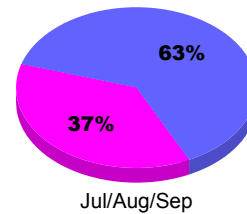

Gender Comparison 2011-2012

Legend: Male (Cyan), Female (Magenta)