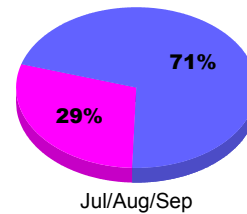

Gender Comparison 2011-2012

Jul/Aug/Sep

Legend: Male (Blue), Female (Purple)