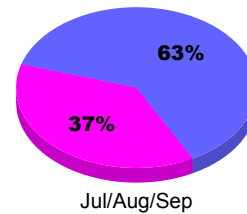

Gender Comparison 2011-2012

Legend: Male (Blue), Female (Magenta)