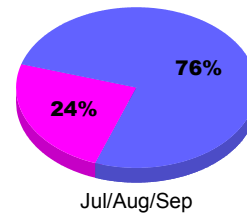

Gender Comparison 2011-2012

Legend: Male (Blue), Female (Magenta)