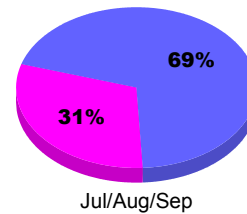

Gender Comparison 2011-2012

Jul/Aug/Sep

Legend: Male (Blue), Female (Magenta)